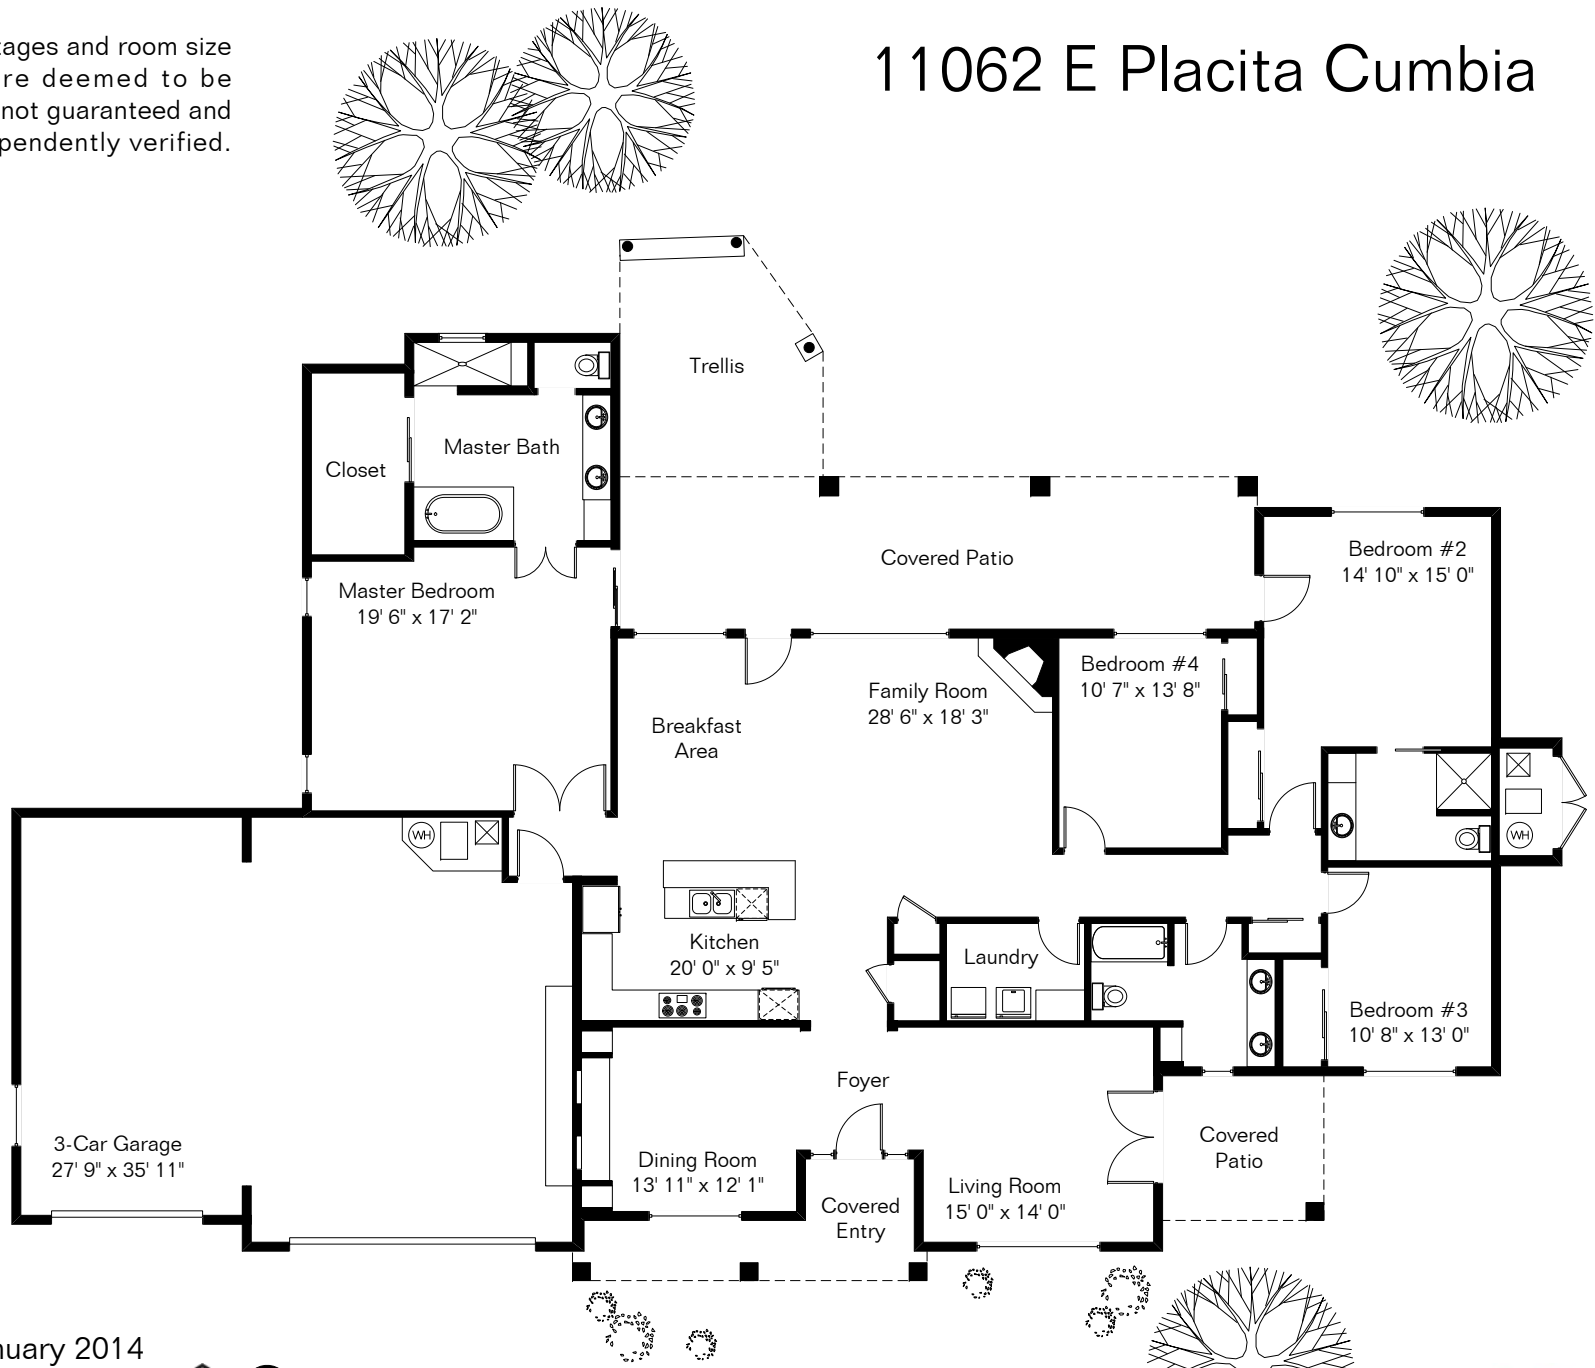

The square footages and room size information are deemed to be reliable but are not guaranteed and should be independently verified.

# 11062 E Placita Cumbia

Site Visit January 2014

Copyright 2014 Floor Plans First! LLC  
All Rights Reserved.

Living Area 2,868 Sq Ft  
Garage 998 Sq Ft

[www.FloorPlansFirst.com](http://www.FloorPlansFirst.com)